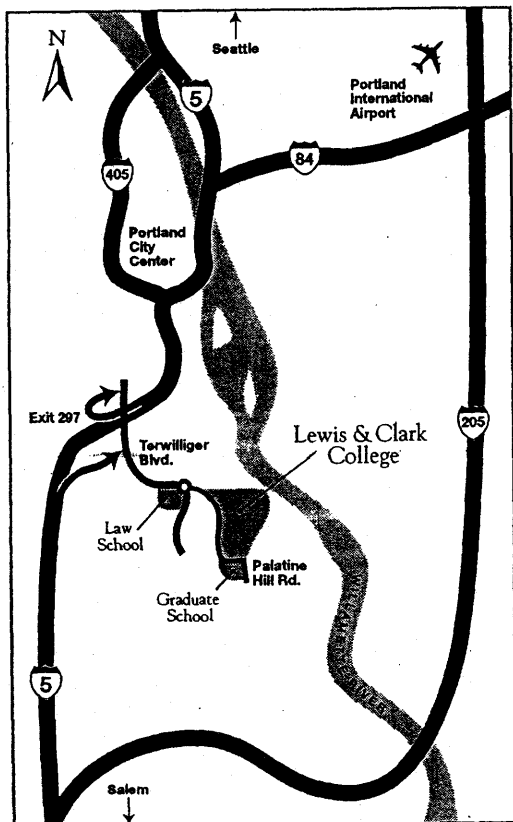

# Directions to the Party!

 Lewis & Clark College  
 0615 S.W. Palatine Hill Road  
 Portland, Oregon 97219-7899

The party is at Lewis & Clark College in Tamarack Lounge, which is part of the residence halls complex. Follow the directions on the small map (left) to get to the Lewis & Clark campus. On Terwilliger, go past the Lewis & Clark Law School on your right, around the circle and up the hill (don't veer right on to the Terwilliger extension!). Follow the road along the campus (to your left) and keep going, past the Information building and Chapel, past the main gates and turn left at the entrance marked "Residence Halls, Templeton College Center." Then, immediately, take a right turn into a long parking lot behind the residence halls. Keep going until you see balloons and signs for Reversals and park wherever you find a spot. We'll have signs and Fearless Leaders there to direct you toward Tamarack. We can hardly wait to see you!