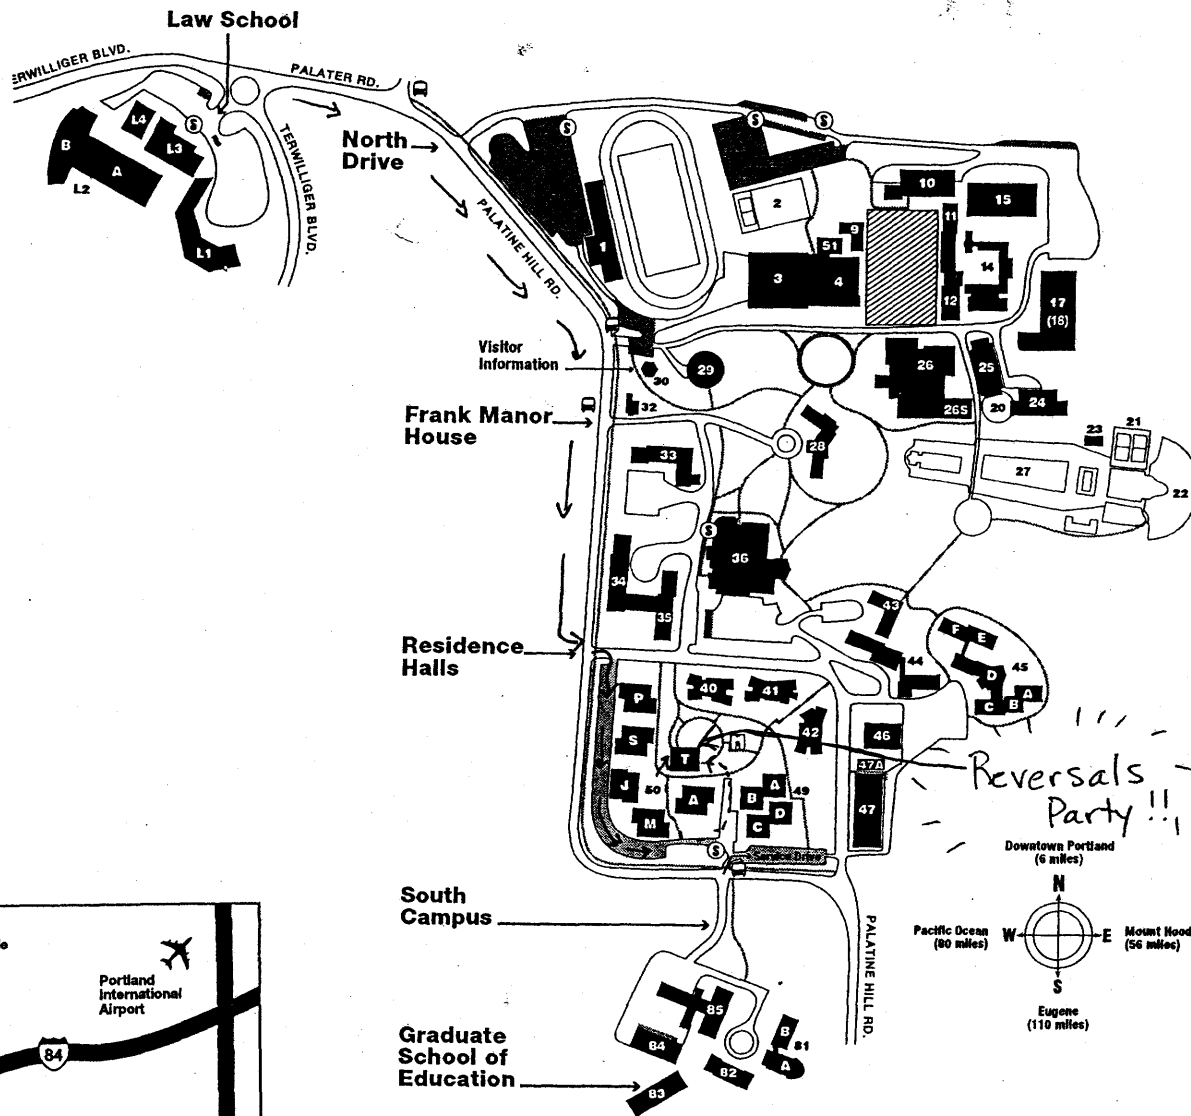

# Directions to the Party!

 Lewis & Clark College  
 0615 S.W. Palatine Hill Road  
 Portland, Oregon 97219-7899

The party is at Lewis & Clark College in Tamarack Lounge, which is part of the residence halls complex. Follow the directions on the small map (left) to get to the Lewis & Clark campus. On Terwilliger, go past the Lewis & Clark Law School on your right, around the circle and up the hill (don't veer right on to the Terwilliger extension!). Follow the road along the campus (to your left) and keep going, past the Information building and Chapel, past the main gates and turn left at the entrance marked "Residence Halls, Templeton College Center." Then, immediately, take a right turn into a long parking lot behind the residence halls. Keep going until you see balloons and signs for Reversals and park wherever you find a spot. We'll have signs and Fearless Leaders there to direct you toward Tamarack. We can hardly wait to see you!